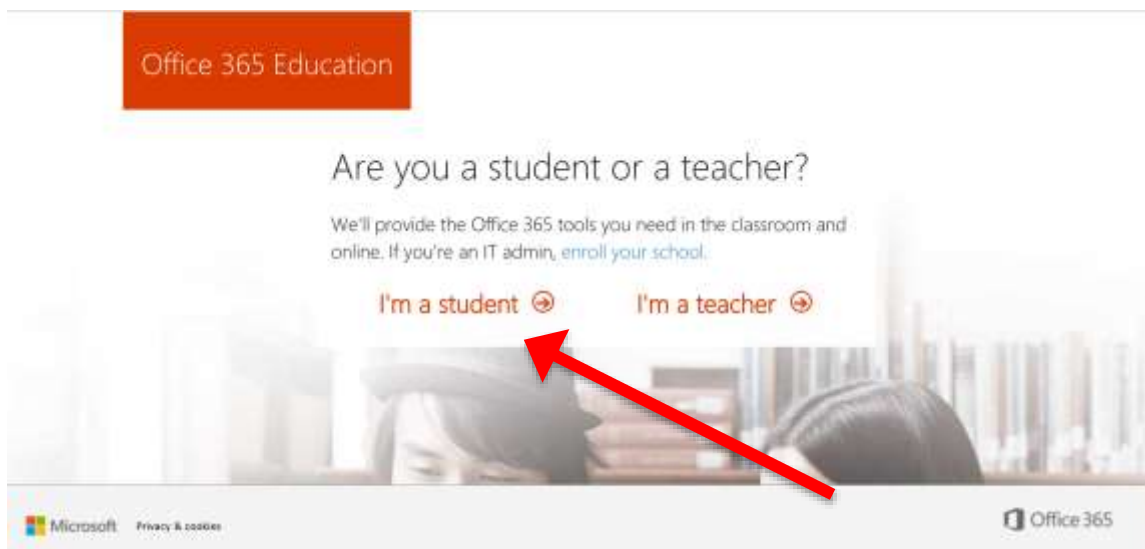

Microsoft Office 365 Free for Education

Go to: <https://www.microsoft.com/en-au/education/products/office>

Enter student email address (Example for Jonny Smith: smi0093@boortds.vic.edu.au) and click 'Get Started'

Then select "I'm a student"

You will now have to enter the student's details and create a Password, an email will be sent to the student email address with the Verification code.

The screenshot shows the 'Create your account' page. It includes input fields for 'First name', 'Last name', 'Create password', and 'Confirm password'. Below these is a verification code field with a 'Resend sign-up code' link and a dropdown menu for 'Australia'. A red arrow points from the 'Start' button at the bottom to the 'Resend sign-up code' link.