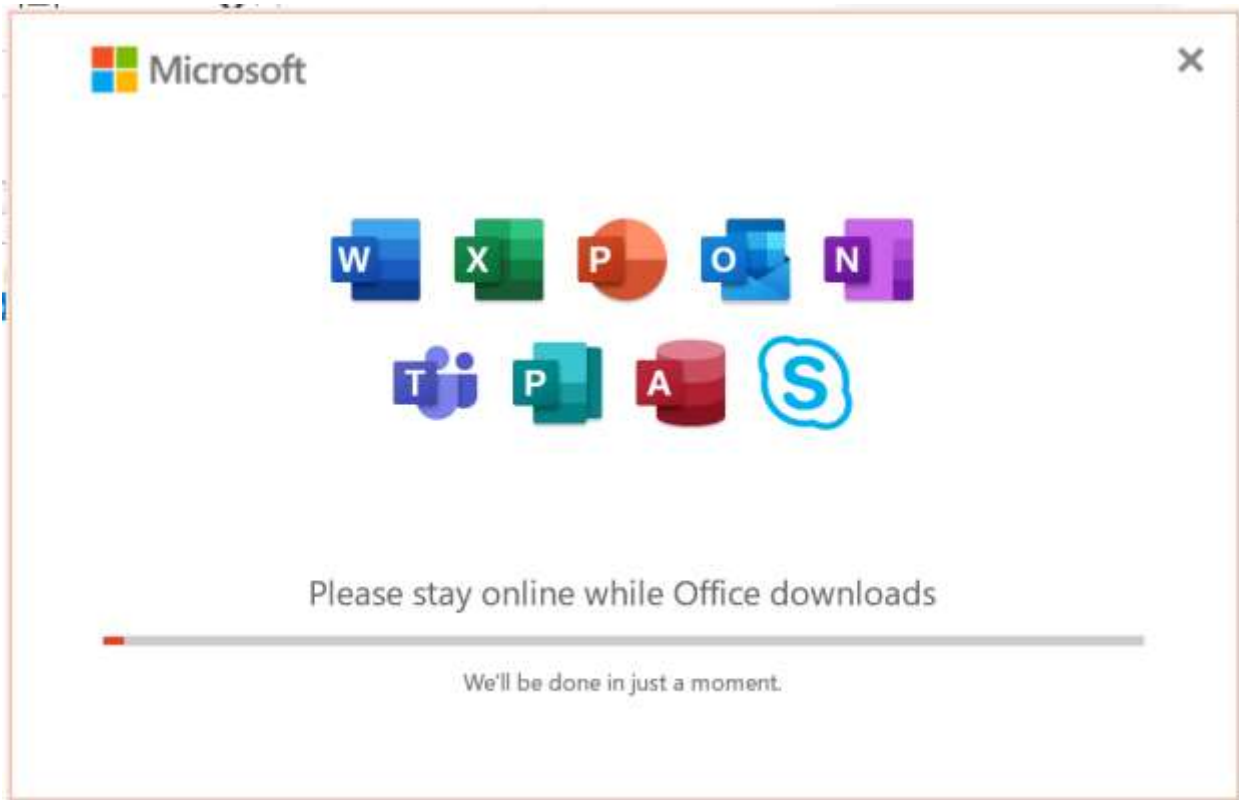

Installation can take 15mins to 1hour depending on your Internet connection.